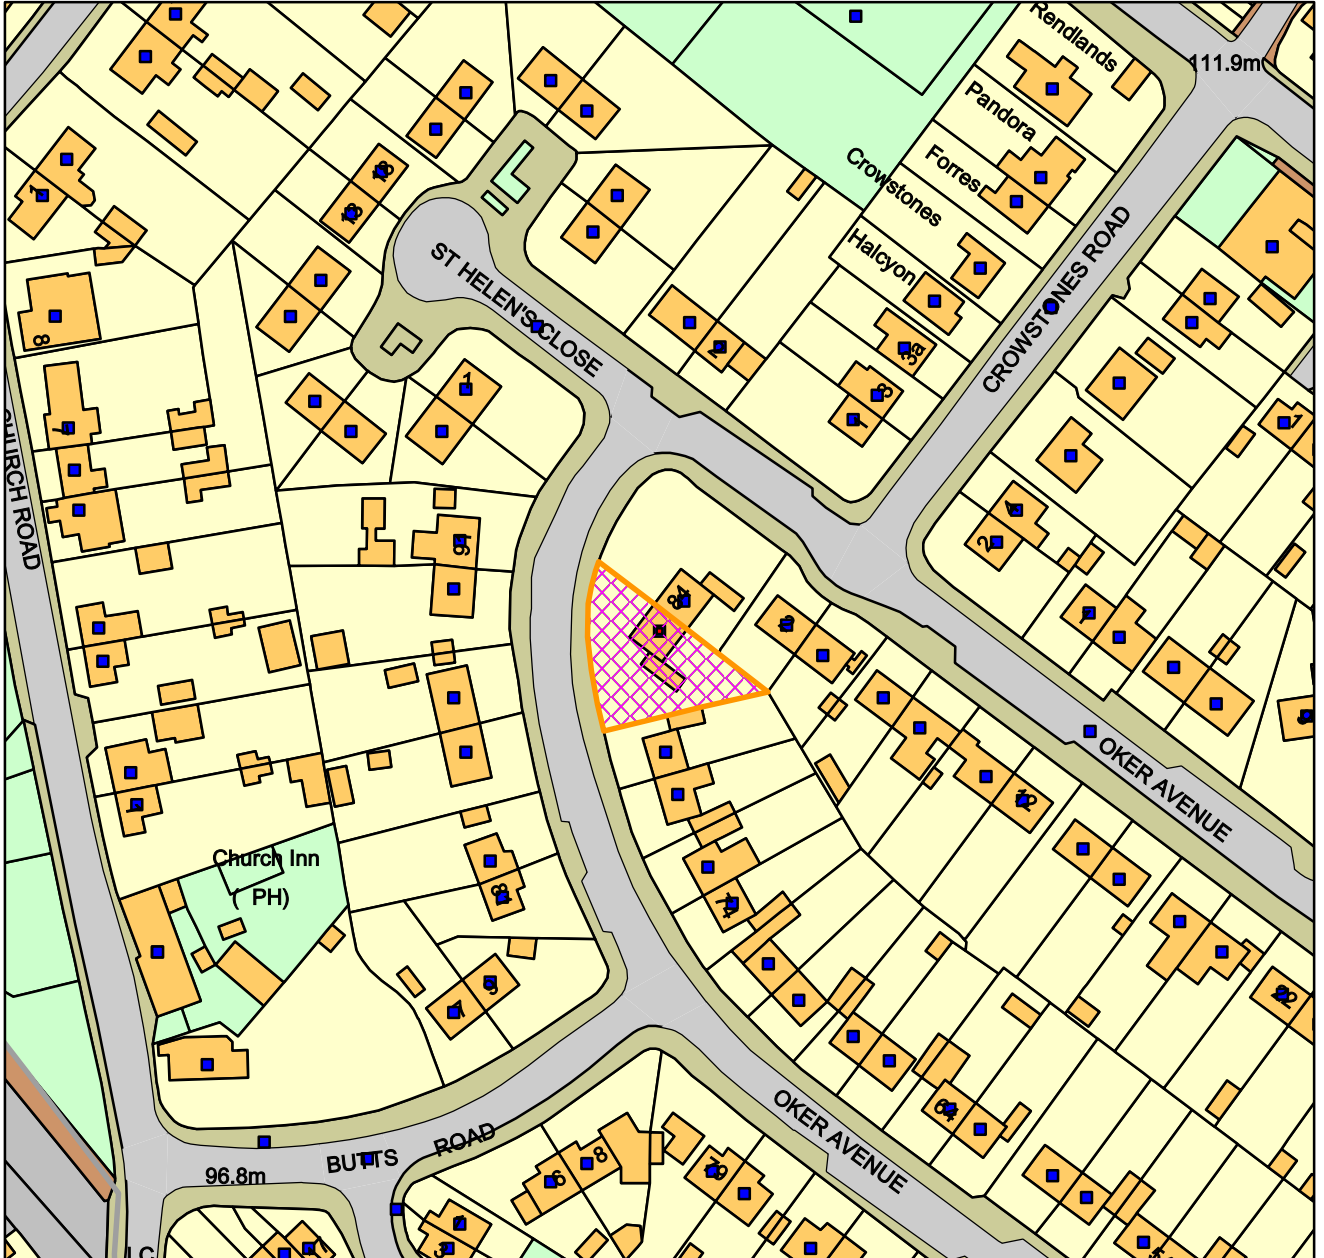

23/00830/FUL

82 Oker Avenue, Darley dale, Derbyshire

Derbyshire Dales DC

1:1,250

Date: 27/09/2023

100019785

Crown Copyright and database rights (2018) Ordnance Survey (100019785)
Derbyshire Dales District Council,
Town Hall, Bank Road, Matlock, Derbyshire DE4 3NN.
Telephone: (01629) 761100.
website : www.derbyshiredales.gov.uk